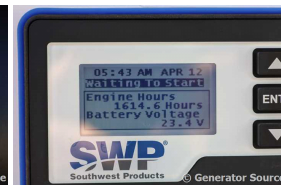

GENERATOR SOURCE

SALES · RENTALS · SERVICE

SWP - 104 kW - READY TO SHIP

Generator Set Specs

Unit#: 091004
Capacity: 104 kW
Manufacturer: SWP
Enclosure Type: Sound Attenuated Enclosure Mounted on Trailer
Voltage: ROTARY SWITCH V
Amps: 156 AMPS
Hertz: 60 Hz
Circuit Breaker Amps: 400
Phase: Voltage Selector Switch
Location: Brighton, CO
# of Leads: 12
Model #: QP-130
Serial #: 9425/0119
Generator Weight LBS: 7500
Generator Dimensions: 185 x 79 x 78

Engine Specs

Make: Volvo
Year: 2019
Hours: 1615
Fuel: Diesel
Fuel Tank Capacity (Gallons): 150
Fuel Tank Type: Double Wall Base
Model #: TAD570-72VE
Serial #: 23184417

Price: Call us at 800-853-2073 for a quote

Generator Source thoroughly tests all of our products!

The pricing displayed on our website is subject to change based on deinstallation costs, installation requirements, rigging/disposal, and any other situational variables, but we do try to keep it as up to date as possible.

Copyright © Generator Source. All Rights Reserved. Caterpillar, Detroit, Cummins, Perkins, SDMO, and all other brand names are trademarks of their individual prospective companies.

sales@generatorsource.com - generatorsource.com
303-659-2073 - 1-800-853-2073