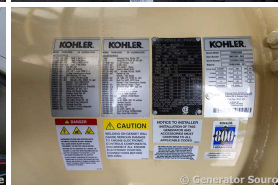

GENERATOR SOURCE

SALES · RENTALS · SERVICE

Kohler - 700 kW

Generator Set Specs

Unit#: 091032
Capacity: 700 kW
Manufacturer: Kohler
Enclosure Type: Sound Attenuated Enclosure
Voltage: 277/480 V
Amps: 1052 AMPS
Hertz: 60 Hz
Circuit Breaker Amps: 1200
Phase: Three-Phase
Location: Jacksonville, FL
of Leads: 10
Model #: 750REOZMD
Serial #: 33JDGMLC0005
Generator Weight LBS: 32000
Generator Dimensions: 369"l x 104"w x 140"h

Engine Specs

Make: Mitsubishi
Year: 2023
Hours: 1.4
Fuel: Diesel
Fuel Tank Capacity (Gallons): 1791
Fuel Tank Type: Double Wall Base
Model #: S12A2-Y2PTAW-2
Serial #: 30552

Price: Call us at 800-853-2073 for a quote