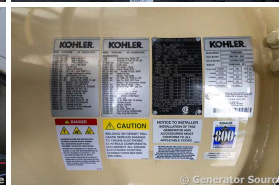

GENERATOR SOURCE

SALES · RENTALS · SERVICE

Kohler - 700 kW

Generator Set Specs

Unit#: 091032

Capacity: 700 kW

Manufacturer: Kohler

Enclosure Type: Sound Attenuated Enclosure

Serial #: 33JDGMLC0005

Generator Weight LBS: 32000

Generator Dimensions: 369"l x 104"w x 140"h

Engine Specs

Make: Mitsubishi

Year: 2023

Hours: 1.4

Fuel: Diesel

Fuel Tank Capacity (Gallons): 1791

Fuel Tank Type: Double Wall Base

Model #: S12A2-Y2PTAW-2

Serial #: 30552

Price: Call us at 800-853-2073 for a quote

Generator Source thoroughly tests all of our products!