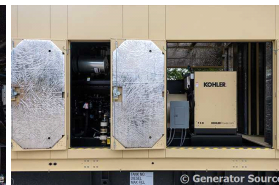

GENERATOR SOURCE

SALES · RENTALS · SERVICE

Kohler - 700 kW

Generator Set Specs

Unit#: 091032

Capacity: 700 kW

Manufacturer: Kohler

Enclosure Type: Sound Attenuated Enclosure

Voltage: 277/480 V

Amps: 1052 AMPS

Hertz: 60 Hz

Circuit Breaker Amps: 1200

Phase: Three-Phase

Location: Jacksonville, FL

of Leads: 10

Model #: 750REOZMD

Serial #: 33JDGMLC0005

Generator Weight LBS: 32000

Generator Dimensions: 369"l x 104"w x 140"h

Engine Specs

Make: Mitsubishi

Year: 2023

Hours: 1.4

Fuel: Diesel

Fuel Tank Capacity (Gallons): 1791

Fuel Tank Type: Double Wall Base

Model #: S12A2-Y2PTAW-2

Serial #: 30552

Price: Call us at 800-853-2073 for a quote

Generator Source thoroughly tests all of our products!