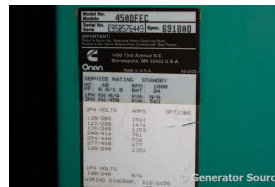

### Generator Set Specs

**Unit#:** 091033  
**Capacity:** 450 kW  
**Manufacturer:** Cummins  
**Enclosure Type:** Weatherproof Enclosure  
**Voltage:** 277/480 V  
**Amps:** 677 AMPS  
**Hertz:** 60 Hz  
**Circuit Breaker Amps:** 600  
**Phase:** Three-Phase  
**Location:** Brighton, CO  
**# of Leads:** 12  
**Model #:** 450DFEC  
**Serial #:** E950576449  
**Generator Weight LBS:** 10000  
**Generator Dimensions:** 157 x 61 x 98

### Engine Specs

**Make:** Cummins  
**Year:** 1995  
**Hours:** 949  
**Fuel:** Diesel  
**Fuel Tank Type:** Double Wall Base  
**Model #:** KTA19G3  
**Serial #:** 37157114

**Price:** Call us at 800-853-2073 for a quote