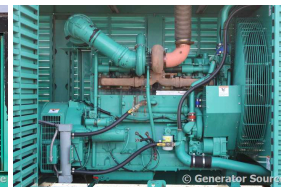

## Cummins - 450 kW - UNAVAILABLE

### Generator Set Specs

**Unit#:** 091033  
**Capacity:** 450 kW  
**Manufacturer:** Cummins  
**Enclosure Type:** Weatherproof Enclosure  
**Voltage:** 277/480 V  
**Amps:** 677 AMPS  
**Hertz:** 60 Hz  
**Circuit Breaker Amps:** 600  
**Phase:** Three-Phase  
**Location:** Brighton, CO  
**# of Leads:** 12  
**Model #:** 450DFEC  
**Serial #:** E950576449  
**Generator Weight LBS:** 10000  
**Generator Dimensions:** 157 x 61 x 98

### Engine Specs

**Make:** Cummins  
**Year:** 1995  
**Hours:** 949  
**Fuel:** Diesel  
**Fuel Tank Type:** Double Wall Base  
**Model #:** KTA19G3  
**Serial #:** 37157114

**Price:** Call us at 800-853-2073 for a quote