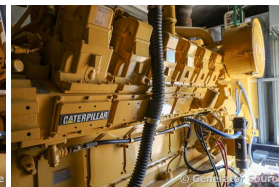

GENERATOR SOURCE

SALES · RENTALS · SERVICE

Caterpillar - 1000 kW - UNAVAILABLE

Generator Set Specs

Unit#: 091034
Capacity: 1000 kW
Manufacturer: Caterpillar
Enclosure Type: Sound Attenuated Enclosure
Voltage: 277/480 V
Amps: 1503 AMPS
Hertz: 60 Hz
Circuit Breaker Amps: 2000
Phase: Three-Phase
Location: Brighton, CO
of Leads: 12
Model #: SR4B
Serial #: 2GM00675
Generator Weight LBS: 47750
Generator Dimensions: 357 x 130 x 145

Engine Specs

Make: Caterpillar
Year: 1998
Hours: 465
Fuel Tank Capacity (Gallons): Approx. 2000
Fuel Tank Type: Double Wall Base
Model #: 3512
Serial #: 24Z08397

Price: Call us at 800-853-2073 for a quote