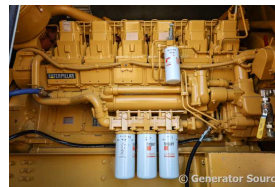

GENERATOR SOURCE

SALES · RENTALS · SERVICE

Caterpillar - 1000 kW - UNAVAILABLE

Generator Set Specs

Unit#: 091034
Capacity: 1000 kW
Manufacturer: Caterpillar
Enclosure Type: Sound Attenuated Enclosure
Voltage: 277/480 V
Amps: 1503 AMPS
Hertz: 60 Hz
Circuit Breaker Amps: 2000
Phase: Three-Phase
Location: Brighton, CO
of Leads: 12
Model #: SR4B
Serial #: 2GM00675
Generator Weight LBS: 47750
Generator Dimensions: 357 x 130 x 145

Engine Specs

Make: Caterpillar
Year: 1998
Hours: 465
Fuel Tank Capacity (Gallons): Approx. 2000
Fuel Tank Type: Double Wall Base
Model #: 3512
Serial #: 24Z08397

Price: Call us at 800-853-2073 for a quote