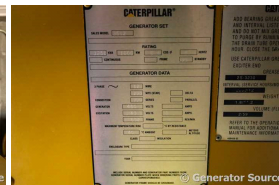

GENERATOR SOURCE

SALES · RENTALS · SERVICE

Caterpillar - 1000 kW - UNAVAILABLE

Generator Set Specs

Unit#: 091034
Capacity: 1000 kW
Manufacturer: Caterpillar
Enclosure Type: Sound Attenuated Enclosure
Voltage: 277/480 V
Amps: 1503 AMPS
Hertz: 60 Hz
Circuit Breaker Amps: 2000
Phase: Three-Phase
Location: Brighton, CO
of Leads: 12
Model #: SR4B
Serial #: 2GM00675
Generator Weight LBS: 47750
Generator Dimensions: 357 x 130 x 145

Engine Specs

Make: Caterpillar
Year: 1998
Hours: 465
Fuel Tank Capacity (Gallons): Approx. 2000
Fuel Tank Type: Double Wall Base
Model #: 3512
Serial #: 24Z08397

Price: Call us at 800-853-2073 for a quote