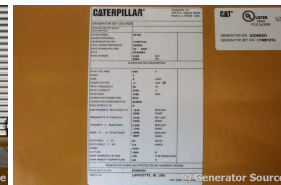

GENERATOR SOURCE

SALES · RENTALS · SERVICE

Caterpillar - 2500 kW - UNAVAILABLE

Generator Set Specs

Unit#: 091073
Capacity: 2500 kW
Manufacturer: Caterpillar
Enclosure Type: Weatherproof Enclosure
Voltage: 277/480 V
Amps: 3759 AMPS
Hertz: 60 Hz
Circuit Breaker Amps: 1600
Phase: Three-Phase
Location: Brighton, CO
of Leads: 6
Model #: SR5
Serial #: G2D00331
Generator Weight LBS: 45000
Generator Dimensions: 316 x 143 x 134

Engine Specs

Make: Caterpillar
Year: 2020
Hours: 155
Fuel: Diesel
Fuel Tank Capacity (Gallons): 5000
Fuel Tank Type: Double Wall Base
Model #: 3516C
Serial #: LYM01315

Price: Call us at 800-853-2073 for a quote