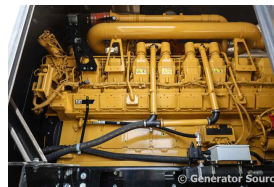

GENERATOR SOURCE

SALES · RENTALS · SERVICE

Caterpillar - 2500 kW - UNAVAILABLE

Generator Set Specs

Unit#: 091073
Capacity: 2500 kW
Manufacturer: Caterpillar
Enclosure Type: Weatherproof Enclosure
Voltage: 277/480 V
Amps: 3759 AMPS
Hertz: 60 Hz
Circuit Breaker Amps: 1600
Phase: Three-Phase
Location: Brighton, CO
of Leads: 6
Model #: SR5
Serial #: G2D00331
Generator Weight LBS: 45000
Generator Dimensions: 316 x 143 x 134

Engine Specs

Make: Caterpillar
Year: 2020
Hours: 155
Fuel: Diesel
Fuel Tank Capacity (Gallons): 5000
Fuel Tank Type: Double Wall Base
Model #: 3516C
Serial #: LYM01315

Price: Call us at 800-853-2073 for a quote