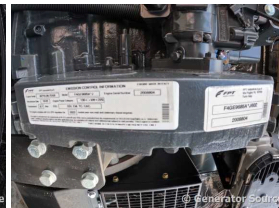

GENERATOR SOURCE

SALES · RENTALS · SERVICE

Generac - 100 kW - READY TO SHIP

Generator Set Specs

Unit#: 091092
Capacity: 100 kW
Manufacturer: Generac
Enclosure Type: Weatherproof Enclosure
Voltage: 120/208 V
Amps: 347 AMPS
Hertz: 60 Hz
Circuit Breaker Amps: 300
Phase: Three-Phase
Location: Austin, TX
of Leads: 12
Model #: SD100
Serial #: 3013035278
Generator Dimensions: 168 x 54 x 114

Engine Specs

Make: FPT
Powertrain Technologies
Year: 2022
Hours: 0
Fuel: Diesel
Fuel Tank Capacity (Gallons): 350
Fuel Tank Type: Double Wall Base
Model #: F4GE9685A*J
Serial #: 2008804

Price: Call us at 800-853-2073 for a quote