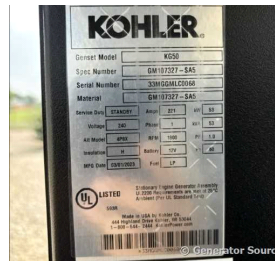

GENERATOR SOURCE

SALES · RENTALS · SERVICE

Kohler - 53 kW - UNAVAILABLE

Generator Set Specs

Unit#: 091098
Capacity: 53 kW
Manufacturer: Kohler
Enclosure Type: Weatherproof Enclosure
Voltage: 120/240 V
Amps: 221 AMPS
Hertz: 60 Hz
Circuit Breaker Amps: 250
Phase: Single-Phase
Location: Austin, TX
of Leads: 12
Model #: KG50
Serial #: 33MGGMLC0068
Generator Dimensions: 102 x 41 x 79

Engine Specs

Make: Kohler
Year: 2023
Hours: 0
Fuel: Liquid Propane
Fuel Tank Type: Single Wall
Model #: KG6208
Serial #: 386097

Price: Call us at 800-853-2073 for a quote

Generator Source thoroughly tests all of our products!