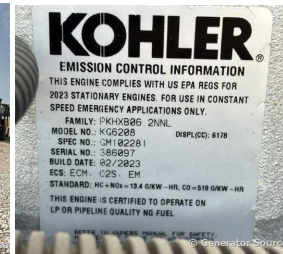

GENERATOR SOURCE

SALES · RENTALS · SERVICE

Kohler - 53 kW - UNAVAILABLE

Generator Set Specs

Unit#: 091098
Capacity: 53 kW
Manufacturer: Kohler
Enclosure Type: Weatherproof Enclosure
Voltage: 120/240 V
Amps: 221 AMPS
Hertz: 60 Hz
Circuit Breaker Amps: 250
Phase: Single-Phase
Location: Austin, TX
of Leads: 12
Model #: KG50
Serial #: 33MGGMLC0068
Generator Dimensions: 102 x 41 x 79

Engine Specs

Make: Kohler
Year: 2023
Hours: 0
Fuel Tank Type: Single Wall
Model #: KG6208
Serial #: 386097

Price: Call us at 800-853-2073 for a quote

Generator Source thoroughly tests all of our products!