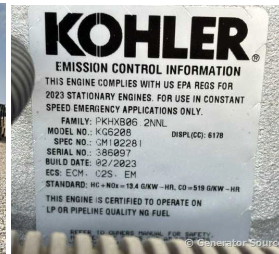

GENERATOR SOURCE

SALES · RENTALS · SERVICE

Kohler - 53 kW - UNAVAILABLE

Generator Set Specs

Unit#: 091098
Capacity: 53 kW
Manufacturer: Kohler
Enclosure Type: Weatherproof Enclosure
Voltage: 120/240 V
Amps: 221 AMPS
Hertz: 60 Hz
Circuit Breaker Amps: 250
Phase: Single-Phase
Location: Austin, TX
of Leads: 12
Model #: KG50
Serial #: 33MGGMLC0068
Generator Dimensions: 102 x 41 x 79

Engine Specs

Make: Kohler
Year: 2023
Hours: 0
Fuel: Liquid Propane
Fuel Tank Type: Single Wall
Model #: KG6208
Serial #: 386097

Price: Call us at 800-853-2073 for a quote

Generator Source thoroughly tests all of our products!