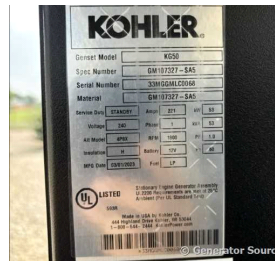

GENERATOR SOURCE

SALES · RENTALS · SERVICE

Kohler - 53 kW - UNAVAILABLE

Generator Set Specs

Unit#: 091098
Capacity: 53 kW
Manufacturer: Kohler
Enclosure Type: Weatherproof Enclosure
Voltage: 120/240 V
Amps: 221 AMPS
Hertz: 60 Hz
Circuit Breaker Amps: 250
Phase: Single-Phase
Location: Austin, TX
of Leads: 12
Model #: KG50
Serial #: 33MGGMLC0068
Generator Dimensions: 102 x 41 x 79

Engine Specs

Make: Kohler
Year: 2023
Hours: 0
Fuel Tank Type: Single Wall
Model #: KG6208
Serial #: 386097

Price: Call us at 800-853-2073 for a quote

Generator Source thoroughly tests all of our products!