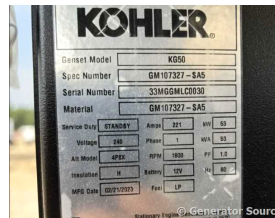

GENERATOR SOURCE

SALES · RENTALS · SERVICE

Kohler - 53 kW - SOLD

Generator Set Specs

Unit#: 091099
Capacity: 53 kW
Manufacturer: Kohler
Enclosure Type: Weatherproof Enclosure
Voltage: 120/240 V
Amps: 221 AMPS
Hertz: 60 Hz
Circuit Breaker Amps: 250
Phase: Single-Phase
Location: Austin, TX
of Leads: 12
Model #: KG50
Serial #: 33MGGMLC0030
Generator Dimensions: 102 x 41 x 79

Engine Specs

Make: Kohler
Year: 2023
Hours: 0
Fuel: Liquid Propane
Fuel Tank Type: Single Wall
Model #: KG6208
Serial #: 385462

Price: Call us at 800-853-2073 for a quote

Generator Source thoroughly tests all of our products!