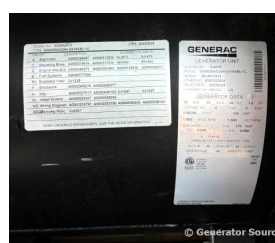

GENERATOR SOURCE

SALES · RENTALS · SERVICE

Generac - 35 kW - JUST ARRIVED

Generator Set Specs

Unit#: 0911103

Capacity: 35 kW

Manufacturer: Generac

Enclosure Type: Weatherproof Enclosure

Serial #: 3013612311

Generator Dimensions: 102 x 42 x 70

Price: Call us at 800-853-2073 for a quote

Engine Specs

Year: 2023

Hours: 0

Fuel: Natural Gas

Fuel Tank Type: Double Wall