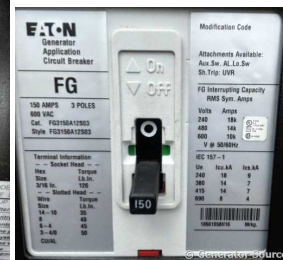

GENERATOR SOURCE

SALES · RENTALS · SERVICE

Generac - 30 kW - UNAVAILABLE

Generator Set Specs

Unit#: 0911108
Capacity: 30 kW
Manufacturer: Generac
Enclosure Type: Weatherproof Enclosure
Voltage: 120/240 V
Amps: 125 AMPS
Hertz: 60 Hz
Circuit Breaker Amps: 150
Phase: Single-Phase
Location: Austin, TX
of Leads: 4
Model #: SD30
Serial #: 3013450323
Generator Dimensions: 119 x 41 x 94

Engine Specs

Make: Perkins
Year: 2023
Hours: 0
Fuel Tank Type: Double Wall Base
Model #: 404D-22TA
Serial #: GR71482N777801H

Price: Call us at 800-853-2073 for a quote

Generator Source thoroughly tests all of our products!