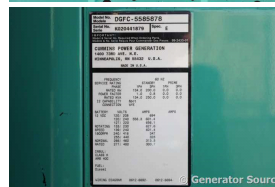

GENERATOR SOURCE

SALES · RENTALS · SERVICE

Cummins - 200 kW - SALE PENDING

Generator Set Specs

Unit#: 091147
Capacity: 200 kW
Manufacturer: Cummins
Enclosure Type: Weatherproof Enclosure
Voltage: 120/208 V
Amps: 694 AMPS
Hertz: 60 Hz
Circuit Breaker Amps: 800
Phase: Three-Phase
Location: Brighton, CO
of Leads: 12
Model #: DGFC-5585878
Serial #: K020441879
Generator Weight LBS: 4000
Generator Dimensions: 105 x 41 x 62

Engine Specs

Make: Cummins
Year: 2002
Hours: 190
Fuel: Diesel
Fuel Tank Type: Double Wall Base
Model #: 6CTAA8.3G3
Serial #: 46268614

Price: Call us at 800-853-2073 for a quote

Generator Source thoroughly tests all of our products!