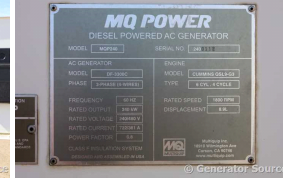

GENERATOR SOURCE

SALES · RENTALS · SERVICE

Multiquip - 240 kW - READY TO SHIP

Generator Set Specs

Unit#: 091161
Capacity: 240 kW
Manufacturer: Multiquip
Enclosure Type: Sound Attenuated Enclosure Mounted on Trailer
Voltage: MULTI-TAP V
Amps: 361 AMPS
Hertz: 60 Hz
Circuit Breaker Amps: 800
Phase: Voltage Selector Switch
Location: Brighton, CO
of Leads: 12
Model #: MQP240
Serial #: 2400112
Generator Weight LBS: 10000
Generator Dimensions: 241 x 97 x 105

Engine Specs

Make: Cummins
Year: 2013
Hours: 616
Fuel: Diesel
Fuel Tank Capacity (Gallons): 300
Fuel Tank Type: Double Wall Base
Model #: QSL9-G3
Serial #: 73516302

Price: Call us at 800-853-2073 for a quote