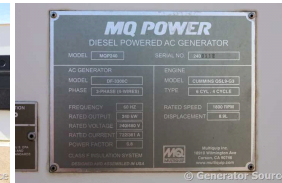

GENERATOR SOURCE

SALES · RENTALS · SERVICE

Multiquip - 240 kW - READY TO SHIP

Generator Set Specs

Unit#: 091161
Capacity: 240 kW
Manufacturer: Multiquip
Enclosure Type: Sound Attenuated Enclosure Mounted on Trailer
Voltage: MULTI-TAP V
Amps: 361 AMPS
Hertz: 60 Hz
Circuit Breaker Amps: 800
Phase: Voltage Selector Switch
Location: Brighton, CO
of Leads: 12
Model #: MQP240
Serial #: 2400112
Generator Weight LBS: 10000
Generator Dimensions: 241 x 97 x 105

Engine Specs

Make: Cummins
Year: 2013
Hours: 616
Fuel: Diesel
Fuel Tank Capacity (Gallons): 300
Fuel Tank Type: Double Wall Base
Model #: QSL9-G3
Serial #: 73516302

Price: Call us at 800-853-2073 for a quote