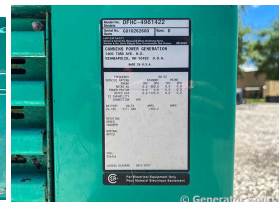

GENERATOR SOURCE

SALES · RENTALS · SERVICE

Cummins - 900 kW - JUST ARRIVED

Generator Set Specs

Unit#: 091162
Capacity: 900 kW
Manufacturer: Cummins
Enclosure Type: Open
Voltage: 277/480 V
Amps: 1353 AMPS
Hertz: 60 Hz
Circuit Breaker Amps: 1600
Phase: Three-Phase
Location: Jacksonville, FL
of Leads: 6
Model #: DFHC-4961422
Serial #: G010262600
Generator Weight LBS: 20000
Generator Dimensions: 170 x 73 x 97

Engine Specs

Make: Cummins
Year: 2001
Hours: 442
Fuel: Diesel
Fuel Tank Type: Double Wall Base
Model #: QST30-G3
Serial #: 37199278

Price: Call us at 800-853-2073 for a quote

Generator Source thoroughly tests all of our products!