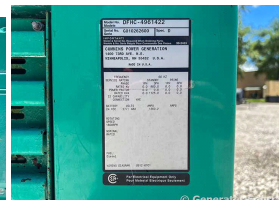

## Cummins - 900 kW - JUST ARRIVED

### Generator Set Specs

**Unit#:** 091162  
**Capacity:** 900 kW  
**Manufacturer:** Cummins  
**Enclosure Type:** Open  
**Voltage:** 277/480 V  
**Amps:** 1353 AMPS  
**Hertz:** 60 Hz  
**Circuit Breaker Amps:** 1600  
**Phase:** Three-Phase  
**Location:** Jacksonville, FL  
**# of Leads:** 6  
**Model #:** DFHC-4961422  
**Serial #:** G010262600  
**Generator Weight LBS:** 20000  
**Generator Dimensions:** 170 x 73 x 97

### Engine Specs

**Make:** Cummins  
**Year:** 2001  
**Hours:** 442  
**Fuel:** Diesel  
**Fuel Tank Type:** Double Wall Base  
**Model #:** QST30-G3  
**Serial #:** 37199278

**Price:** Call us at 800-853-2073 for a quote