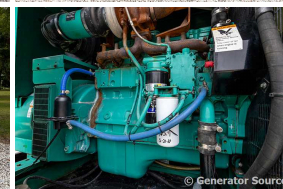

## Cummins - 300 kW - READY TO SHIP

### Generator Set Specs

**Unit#:** 091178  
**Capacity:** 300 kW  
**Manufacturer:** Cummins  
**Enclosure Type:** Enclosed  
**Voltage:** 277/480 V  
**Amps:** 451 AMPS  
**Hertz:** 60 Hz  
**Circuit Breaker Amps:** 600  
**Phase:** Three-Phase  
**Location:** Jacksonville, FL  
**# of Leads:** 12  
**Model #:** DQDAC-5770531  
**Serial #:** I060975362  
**Generator Weight LBS:** 9000  
**Generator Dimensions:**  
164"x52"x112"

### Engine Specs

**Make:** Cummins  
**Year:** 2006  
**Hours:** 550  
**Fuel:** Diesel  
**Fuel Tank Capacity (Gallons):** 500  
**Fuel Tank Type:**  
Double Wall Base  
**Model #:** QSL9-G5  
**Serial #:** 46664741