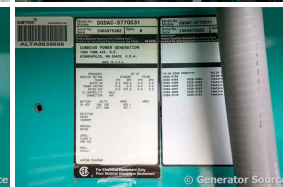

## Cummins - 300 kW - READY TO SHIP

### Generator Set Specs

**Unit#:** 091178  
**Capacity:** 300 kW  
**Manufacturer:** Cummins  
**Enclosure Type:** Enclosed  
**Voltage:** 277/480 V  
**Amps:** 451 AMPS  
**Hertz:** 60 Hz  
**Circuit Breaker Amps:** 600  
**Phase:** Three-Phase  
**Location:** Jacksonville, FL  
**# of Leads:** 12  
**Model #:** DQDAC-5770531  
**Serial #:** I060975362  
**Generator Weight LBS:** 9000  
**Generator Dimensions:**  
164"x52"x112"

### Engine Specs

**Make:** Cummins  
**Year:** 2006  
**Hours:** 550  
**Fuel:** Diesel  
**Fuel Tank Capacity (Gallons):** 500  
**Fuel Tank Type:**  
Double Wall Base  
**Model #:** QSL9-G5  
**Serial #:** 46664741