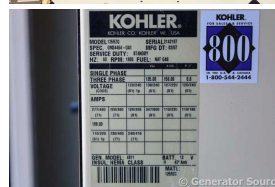

GENERATOR SOURCE

SALES · RENTALS · SERVICE

Kohler - 125 kW - UNAVAILABLE

Generator Set Specs

Unit#: 091183
Capacity: 125 kW
Manufacturer: Kohler
Enclosure Type: Weatherproof Enclosure
Voltage: 277/480 V
Amps: 188 AMPS
Hertz: 60 Hz
Circuit Breaker Amps: 200
Phase: Three-Phase
Location: Brighton, CO
of Leads: 12
Model #: 125RZG
Serial #: 2142197
Generator Weight LBS: 4000
Generator Dimensions: 102 x 48 x 75

Engine Specs

Make: GM
Hours: 311
Fuel: Natural Gas
Fuel Tank Type: Double Wall
Model #: 8.1L
Serial #: 8P1L14548

Price: Call us at 800-853-2073 for a quote

Generator Source thoroughly tests all of our products!