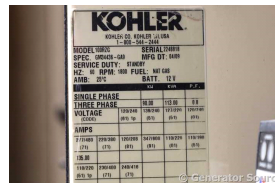

GENERATOR SOURCE

SALES · RENTALS · SERVICE

Kohler - 100 kW - READY TO SHIP

Generator Set Specs

Unit#: 091184
Capacity: 100 kW
Manufacturer: Kohler
Enclosure Type: Weatherproof Enclosure
Voltage: 277/480 V
Amps: 135 AMPS
Hertz: 60 Hz
Circuit Breaker Amps: 150
Phase: Three-Phase
Location: Brighton, CO
of Leads: 12
Model #: 100RZG
Serial #: 2248818
Generator Weight LBS: 5000
Generator Dimensions: 100 x 50 x 76

Engine Specs

Make: GM
Hours: 228
Fuel: Natural Gas
Fuel Tank Type: Double Wall
Model #: 8.1L
Serial #: 8P1L1599

Price: Call us at 800-853-2073 for a quote

Generator Source thoroughly tests all of our products!