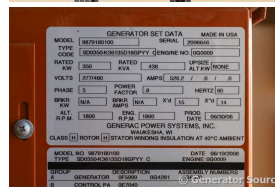

GENERATOR SOURCE

SALES · RENTALS · SERVICE

Generac - 350 kW - UNAVAILABLE

Generator Set Specs

Unit#: 091199
Capacity: 350 kW
Manufacturer: Generac
Enclosure Type: Weatherproof Enclosure
Voltage: 277/480 V
Amps: 526 AMPS
Hertz: 60 Hz
Circuit Breaker Amps: 400
Phase: Three-Phase
Location: Brighton, CO
of Leads: 12
Model #: 2879180100
Serial #: 2098646
Generator Weight LBS: 8000
Generator Dimensions: 175 x 58 x 105

Engine Specs

Make: John Deere
Year: 2008
Hours: 678
Fuel Tank Capacity (Gallons): 451
Fuel Tank Type: Double Wall Base
Model #: 6135HF485
Serial #: RG6135L004679

Price: Call us at 800-853-2073 for a quote