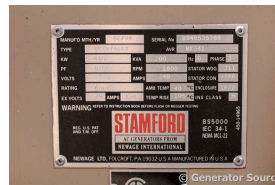

GENERATOR SOURCE

SALES · RENTALS · SERVICE

Cummins - 160 kW - UNAVAILABLE

Generator Set Specs

Unit#: 091223
Capacity: 160 kW
Manufacturer: Cummins
Enclosure Type: Open
Voltage: 277/480 V
Amps: 240 AMPS
Hertz: 60 Hz
Circuit Breaker Amps: 200
Phase: Three-Phase
Location: Brighton, CO
of Leads: 12
Serial #: B940535368
Generator Weight LBS: 4500
Generator Dimensions: 122 x 55 x 78

Engine Specs

Make: Cummins
Year: 1994
Hours: 484
Fuel Tank Type: Double Wall
Model #: GTA12
Serial #: 25192579

Price: Call us at 800-853-2073 for a quote

Generator Source thoroughly tests all of our products!