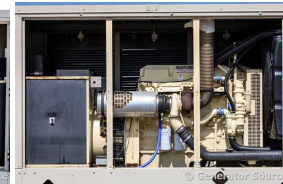

Generator Source thoroughly tests all of our products!

The pricing displayed on our website is subject to change based on deinstallation costs, installation requirements, rigging/disposal, and any other situational variables, but we do try to keep it as up to date as possible.

Copyright © Generator Source. All Rights Reserved. Caterpillar, Detroit, Cummins, Perkins, SDMO, and all other brand names are trademarks of their individual prospective companies.

sales@generatorsource.com - generatorsource.com
303-659-2073 - 1-800-853-2073

FORMERLY
Diesel
SERVICE & SUPPLY