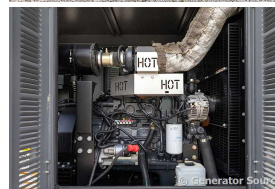

### Generator Set Specs

**Unit#:** 091253  
**Capacity:** 60 kW  
**Manufacturer:** Generac  
**Enclosure Type:** Sound Attenuated Enclosure  
**Voltage:** 120/240 V  
**Amps:** 200 AMPS  
**Hertz:** 60 Hz  
**Circuit Breaker Amps:** 200  
**Phase:** Single-Phase  
**Location:** Jacksonville, FL  
**# of Leads:** 4  
**Model #:**  
SD0060AG174.5D18HPYY 3  
**Serial #:** 9920491  
**Generator Weight LBS:** 4500  
**Generator Dimensions:** 112" x 40" x 93"

### Engine Specs

**Make:** FPT  
**Year:** 2015  
**Hours:** 274  
**Fuel:** Diesel  
**Fuel Tank Capacity (Gallons):** 350  
**Fuel Tank Type:** Double Wall Base  
**Model #:**  
F4GE9455A  
**Serial #:** J601-01340291