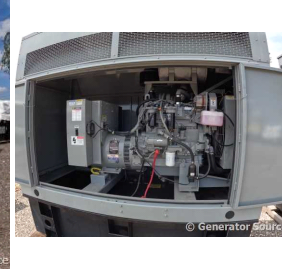

GENERATOR SOURCE

SALES · RENTALS · SERVICE

MTU - 100 kW - SALE PENDING

Generator Set Specs

Unit#: 091271
Capacity: 100 kW
Manufacturer: MTU
Enclosure Type: Weatherproof Enclosure
Voltage: 277/480 V
Amps: 150 AMPS
Hertz: 60 Hz
Circuit Breaker Amps: 175
Phase: Three-Phase
Location: Austin, TX
of Leads: 12
Model #: DS00100D6RAK0574
Serial #: 325423-1-1-0910
Generator Dimensions: 100 x 48 x 99

Engine Specs

Make: John Deere
Year: 2010
Hours: 165
Fuel: Diesel
Fuel Tank Capacity (Gallons): 240
Fuel Tank Type: Double Wall Base
Model #: 4045HF285
Serial #: PE4045L134125

Price: Call us at 800-853-2073 for a quote