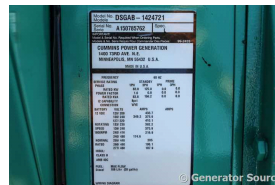

GENERATOR SOURCE

SALES · RENTALS · SERVICE

Cummins - 125 kW - READY TO SHIP

Generator Set Specs

Unit#: 091272
Capacity: 125 kW
Manufacturer: Cummins
Enclosure Type: Open
Voltage: 120/208 V
Amps: 433 AMPS
Hertz: 60 Hz
Circuit Breaker Amps: 400
Phase: Three-Phase
Location: Brighton, CO
of Leads: 12
Model #: DSGAB-1424721
Serial #: A150785762
Generator Weight LBS: 8500
Generator Dimensions: 120 x 45 x 88

Engine Specs

Make: Cummins
Year: 2015
Hours: 276
Fuel: Diesel
Fuel Tank Type: Double Wall Base
Model #: QSB7
Serial #: 73788432

Price: Call us at 800-853-2073 for a quote

Generator Source thoroughly tests all of our products!