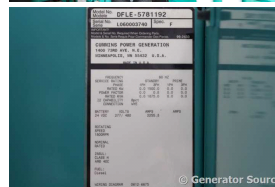

© Generator Source