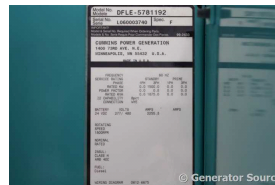

GENERATOR SOURCE

SALES · RENTALS · SERVICE

Cummins - 1500 kW - UNAVAILABLE

Generator Set Specs

Unit#: 091302
Capacity: 1500 kW
Manufacturer: Cummins
Enclosure Type: Sound Attenuated Enclosure
Voltage: 277/480 V
Amps: 2255 AMPS
Hertz: 60 Hz
Circuit Breaker Amps: 2000
Phase: Three-Phase
Location: Brighton, CO
of Leads: 6
Model #: DFLE-5781192
Generator Weight LBS: 50000
Generator Dimensions: 330 x 126 x 150

Engine Specs

Make: Cummins
Year: 2006
Hours: 377
Fuel Tank Capacity (Gallons): 3000
Fuel Tank Type: Double Wall Base
Model #: KTA50-G9
Serial #:

Price: Call us at 800-853-2073 for a quote

Generator Source thoroughly tests all of our products!