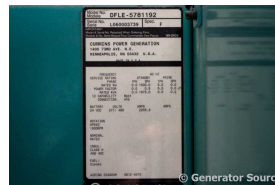

GENERATOR SOURCE

SALES · RENTALS · SERVICE

Cummins - 1500 kW - SOLD

Generator Set Specs

Unit#: 091303
Capacity: 1500 kW
Manufacturer: Cummins
Enclosure Type: Sound Attenuated Enclosure
Voltage: 277/480 V
Amps: 2255 AMPS
Hertz: 60 Hz
Circuit Breaker Amps: 2000
Phase: Three-Phase
Location: Brighton, CO
of Leads: 6
Model #: DFLE-5781192
Serial #: L060003739
Generator Weight LBS: 50000
Generator Dimensions: 330 x 126 x 150

Engine Specs

Make: Cummins
Year: 2006
Hours: 339
Fuel Tank Capacity (Gallons): 3000
Fuel Tank Type: Double Wall Base
Model #: KTA50-G9
Serial #: 25317011

Price: Call us at 800-853-2073 for a quote

Generator Source thoroughly tests all of our products!