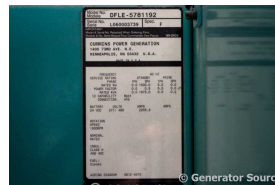

GENERATOR SOURCE

SALES · RENTALS · SERVICE

Cummins - 1500 kW - SALE PENDING

Generator Set Specs

Unit#: 091303
Capacity: 1500 kW
Manufacturer: Cummins
Enclosure Type: Sound Attenuated Enclosure
Voltage: 277/480 V
Amps: 2255 AMPS
Hertz: 60 Hz
Circuit Breaker Amps: 2000
Phase: Three-Phase
Location: Brighton, CO
of Leads: 6
Model #: DFLE-5781192
Serial #: L060003739
Generator Weight LBS: 50000
Generator Dimensions: 330 x 126 x 150

Engine Specs

Make: Cummins
Year: 2006
Hours: 339
Fuel: Diesel
Fuel Tank Capacity (Gallons): 3000
Fuel Tank Type: Double Wall Base
Model #: KTA50-G9
Serial #: 25317011

Price: Call us at 800-853-2073 for a quote