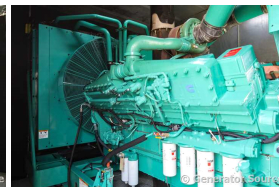

GENERATOR SOURCE

SALES · RENTALS · SERVICE

Cummins - 1500 kW - SOLD

Generator Set Specs

Unit#: 091303
Capacity: 1500 kW
Manufacturer: Cummins
Enclosure Type: Sound Attenuated Enclosure
Voltage: 277/480 V
Amps: 2255 AMPS
Hertz: 60 Hz
Circuit Breaker Amps: 2000
Phase: Three-Phase
Location: Brighton, CO
of Leads: 6
Model #: DFLE-5781192
Serial #: L060003739
Generator Weight LBS: 50000
Generator Dimensions: 330 x 126 x 150

Engine Specs

Make: Cummins
Year: 2006
Hours: 339
Fuel Tank Capacity (Gallons): 3000
Fuel Tank Type: Double Wall Base
Model #: KTA50-G9
Serial #: 25317011

Price: Call us at 800-853-2073 for a quote

Generator Source thoroughly tests all of our products!