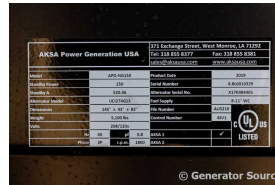

GENERATOR SOURCE

SALES · RENTALS · SERVICE

AKSA - 150 kW - READY TO SHIP

Generator Set Specs

Unit#: 091326
Capacity: 150 kW
Manufacturer: AKSA
Enclosure Type: Sound Attenuated Enclosure
Voltage: 120/208 V
Amps: 520.46 AMPS
Hertz: 60 Hz
Circuit Breaker Amps: 600
Phase: Three-Phase
Location: Brighton, CO
of Leads: 12
Model #: APD-NG150
Serial #: X17K484405
Generator Weight LBS: 5100
Generator Dimensions: 145 x 45 x 84

Engine Specs

Make: PSI
Year: 2018
Hours: 104
Fuel: Natural Gas
Fuel Tank Type: Double Wall
Model #: 8.8L
Serial #: 8.8L00103329

Price: Call us at 800-853-2073 for a quote

Generator Source thoroughly tests all of our products!