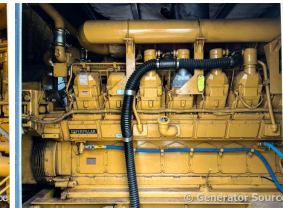

GENERATOR SOURCE

SALES · RENTALS · SERVICE

Caterpillar - 2000 kW - SOLD

Generator Set Specs

Unit#: 091335
Capacity: 2000 kW
Manufacturer: Caterpillar
Enclosure Type: Sound Attenuated Enclosure
Voltage: 277/480 V
Amps: 3007 AMPS
Hertz: 60 Hz
Phase: Three-Phase
Location: Brighton, CO
of Leads: 6
Model #: SR-4B
Serial #: 4GN00522
Generator Weight LBS: 66000
Generator Dimensions: 400 x 144 x 158

Engine Specs

Make: Caterpillar
Year: 1996
Hours: 712
Fuel: Diesel
Fuel Tank Capacity (Gallons): 2400
Fuel Tank Type: Double Wall Base
Model #: 3516
Serial #: 6HN00143

Price: Call us at 800-853-2073 for a quote