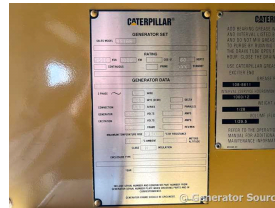

GENERATOR SOURCE

SALES · RENTALS · SERVICE

Caterpillar - 2000 kW - SOLD

Generator Set Specs

Unit#: 091335
Capacity: 2000 kW
Manufacturer: Caterpillar
Enclosure Type: Sound Attenuated Enclosure
Voltage: 277/480 V
Amps: 3007 AMPS
Hertz: 60 Hz
Phase: Three-Phase
Location: Brighton, CO
of Leads: 6
Model #: SR-4B
Serial #: 4GN00522
Generator Weight LBS: 66000
Generator Dimensions: 400 x 144 x 158

Engine Specs

Make: Caterpillar
Year: 1996
Hours: 712
Fuel: Diesel
Fuel Tank Capacity (Gallons): 2400
Fuel Tank Type: Double Wall Base
Model #: 3516
Serial #: 6HN00143

Price: Call us at 800-853-2073 for a quote