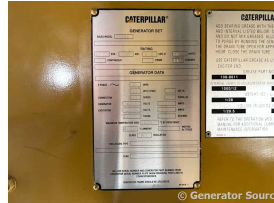

GENERATOR SOURCE

SALES · RENTALS · SERVICE

Caterpillar - 2000 kW - UNAVAILABLE

Generator Set Specs

Unit#: 091336
Capacity: 2000 kW
Manufacturer: Caterpillar
Enclosure Type: Sound Attenuated Enclosure
Voltage: 277/480 V
Amps: 3007 AMPS
Hertz: 60 Hz
Phase: Three-Phase
Location: Brighton, CO
of Leads: 6
Model #: SR-4B
Serial #: 4GN00525
Generator Weight LBS: 66000
Generator Dimensions: 400 x 144 x 158

Engine Specs

Make: Caterpillar
Year: 1996
Hours: 725
Fuel: Diesel
Fuel Tank Capacity (Gallons): Approx. 2400
Fuel Tank Type: Double Wall Base
Model #: 3516
Serial #: 6HN00142

Price: Call us at 800-853-2073 for a quote