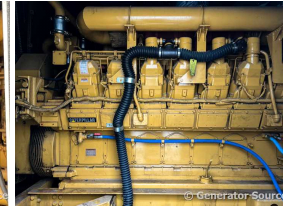

GENERATOR SOURCE

SALES · RENTALS · SERVICE

Caterpillar - 2000 kW - UNAVAILABLE

Generator Set Specs

Unit#: 091336
Capacity: 2000 kW
Manufacturer: Caterpillar
Enclosure Type: Sound Attenuated Enclosure
Voltage: 277/480 V
Amps: 3007 AMPS
Hertz: 60 Hz
Phase: Three-Phase
Location: Brighton, CO
of Leads: 6
Model #: SR-4B
Serial #: 4GN00525
Generator Weight LBS: 66000
Generator Dimensions: 400 x 144 x 158

Engine Specs

Make: Caterpillar
Year: 1996
Hours: 725
Fuel: Diesel
Fuel Tank Capacity (Gallons): Approx. 2400
Fuel Tank Type: Double Wall Base
Model #: 3516
Serial #: 6HN00142

Price: Call us at 800-853-2073 for a quote