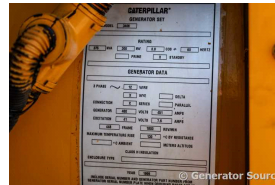

GENERATOR SOURCE

SALES · RENTALS · SERVICE

Caterpillar - 300 kW - SOLD

Generator Set Specs

Unit#: 091353
Capacity: 300 kW
Manufacturer: Caterpillar
Enclosure Type: Weatherproof Enclosure
Voltage: 277/480 V
Amps: 451 AMPS
Hertz: 60 Hz
Circuit Breaker Amps: 600
Phase: Three-Phase
Location: Brighton, CO
of Leads: 12
Model #: SR4B
Serial #: 4ZR05889
Generator Weight LBS: 8500
Generator Dimensions: 147 x 58 x 104

Engine Specs

Make: Caterpillar
Year: 1999
Hours: 3662
Fuel Tank Capacity (Gallons): 935
Fuel Tank Type: Double Wall Base
Model #: 3406
Serial #: 47R05889

Price: Call us at 800-853-2073 for a quote

Generator Source thoroughly tests all of our products!