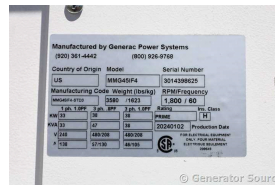

GENERATOR SOURCE

SALES · RENTALS · SERVICE

Generac - 38 kW - JUST ARRIVED - SOLD

Generator Set Specs

Unit#: 091361
Capacity: 38 kW
Manufacturer: Generac
Enclosure Type: Sound Attenuated Enclosure Mounted on Trailer
Voltage: VOLTAGE SELECTOR SWITCH V
Amps: 130 AMPS
Hertz: 60 Hz
Circuit Breaker Amps: 225
Phase: Voltage Selector Switch
Location: Brighton, CO
of Leads: 12
Model #: MMG45IF4
Serial #: 3014398625
Generator Weight LBS: 3600
Generator Dimensions: 152 x 58 x 83

Engine Specs

Make: Isuzu
Year: 2024
Hours: 0
Fuel Tank Capacity (Gallons): 90
Fuel Tank Type: Double Wall Base
Model #: BP-4LE2X
Serial #: 111450

Price: Call us at 800-853-2073 for a quote

Generator Source thoroughly tests all of our products!