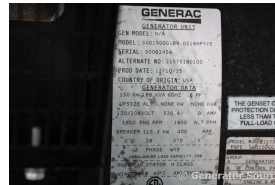

GENERATOR SOURCE

SALES · RENTALS · SERVICE

Generac - 150 kW - UNAVAILABLE

Generator Set Specs

Unit#: 091365
Capacity: 150 kW
Manufacturer: Generac
Enclosure Type: Weatherproof Enclosure
Voltage: 120/208 V
Hertz: 60 Hz
Circuit Breaker Amps: 400
Phase: Three-Phase
Location: Brighton, CO
of Leads: 12
Model #: SG0150
Serial #: 50062454
Generator Weight LBS: 3500
Generator Dimensions: 144 x 51 x 69

Engine Specs

Make: Generac
Year: 2015
Hours: 267
Fuel: Natural Gas
Fuel Tank Type: Double Wall
Model #: FGNXB08.92C3
Serial #: 0H7307A

Price: Call us at 800-853-2073 for a quote

Generator Source thoroughly tests all of our products!