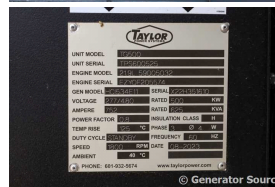

### Generator Set Specs

**Unit#:** 091368  
**Capacity:** 500 kW  
**Manufacturer:** Taylor Power Systems  
**Enclosure Type:** Sound Attenuated Enclosure  
**Voltage:** 277/480 V  
**Amps:** 752 AMPS  
**Hertz:** 60 Hz  
**Circuit Breaker Amps:** 800  
**Phase:** Three-Phase  
**Location:** Brighton, CO  
**# of Leads:** 12  
**Model #:** TG500  
**Serial #:** TPS600525  
**Generator Weight LBS:** 17000  
**Generator Dimensions:** 214 x 95 x 120

### Engine Specs

**Make:** PSI  
**Year:** 2023  
**Hours:** 1  
**Fuel:** Natural Gas  
**Fuel Tank Type:** Double Wall  
**Model #:** 21.9L59005032  
**Serial #:** EYZOF205574

**Price:** Call us at 800-853-2073 for a quote