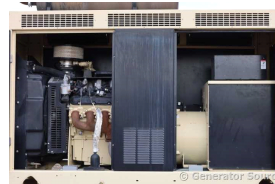

GENERATOR SOURCE

SALES · RENTALS · SERVICE

Kohler - 100 kW - READY TO SHIP

Generator Set Specs

Unit#: 091370
Capacity: 100 kW
Manufacturer: Kohler
Enclosure Type: Weatherproof Enclosure
Voltage: 120/208 V
Amps: 347 AMPS
Hertz: 60 Hz
Circuit Breaker Amps: 350
Phase: Three-Phase
Location: Brighton, CO
of Leads: 12
Model #: 100RZG
Serial #: 2136486
Generator Weight LBS: 4500
Generator Dimensions: 96 x 41 x 74

Engine Specs

Make: GM
Year: 2007
Hours: 718
Fuel: Natural Gas
Fuel Tank Type: Double Wall
Model #: 8.1L
Serial #: 8P1L14248

Price: Call us at 800-853-2073 for a quote

Generator Source thoroughly tests all of our products!