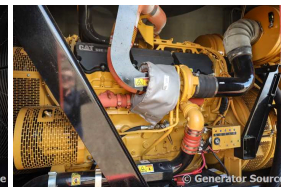

Generator Source thoroughly tests all of our products!

The pricing displayed on our website is subject to change based on deinstallation costs, installation requirements, rigging/disposal, and any other situational variables, but we do try to keep it as up to date as possible.

Copyright © Generator Source. All Rights Reserved. Caterpillar, Detroit, Cummins, Perkins, SDMO, and all other brand names are trademarks of their individual prospective companies.

sales@generatorsource.com - generatorsource.com
303-659-2073 - 1-800-853-2073

FORMERLY
Diesel
SERVICE & SUPPLY