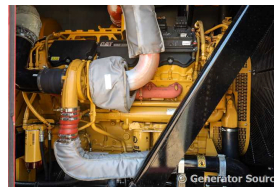

Generator Source thoroughly tests all of our products!

The pricing displayed on our website is subject to change based on deinstallation costs, installation requirements, rigging/disposal, and any other situational variables, but we do try to keep it as up to date as possible.

Copyright © Generator Source. All Rights Reserved. Caterpillar, Detroit, Cummins, Perkins, SDMO, and all other brand names are trademarks of their individual prospective companies.

sales@generatorsource.com - generatorsource.com
303-659-2073 - 1-800-853-2073

FORMERLY
Diesel
SERVICE & SUPPLY