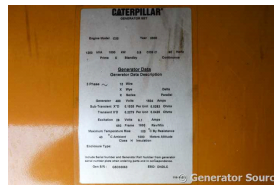

### Generator Set Specs

**Unit#:** 091371  
**Capacity:** 1000 kW  
**Manufacturer:** Caterpillar  
**Enclosure Type:** Sound Attenuated Enclosure  
**Voltage:** 277/480 V  
**Amps:** 1504 AMPS  
**Hertz:** 60 Hz  
**Circuit Breaker Amps:** 1600  
**Phase:** Three-Phase  
**Location:** Brighton, CO  
**# of Leads:** 12  
**Model #:** SR4B  
**Generator Weight LBS:** 33000  
**Generator Dimensions:** 342 x 104 x 152

### Engine Specs

**Make:** Caterpillar  
**Year:** 2008  
**Hours:** 230  
**Fuel Tank Capacity (Gallons):** 2098  
**Fuel Tank Type:** Double Wall Base  
**Model #:** C32  
**Serial #:**

**Price:** Call us at 800-853-2073 for a quote