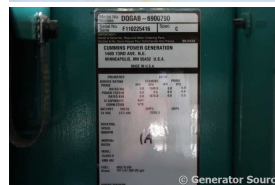

Price: Call us at 800-853-2073 for a quote

Generator Source thoroughly tests all of our products!

The pricing displayed on our website is subject to change based on deinstallation costs, installation requirements, rigging/disposal, and any other situational variables, but we do try to keep it as up to date as possible.

Copyright © Generator Source. All Rights Reserved. Caterpillar, Detroit, Cummins, Perkins, SDMO, and all other brand names are trademarks of their individual prospective companies.

sales@generatorsource.com - generatorsource.com
303-659-2073 - 1-800-853-2073

FORMERLY
Diesel
SERVICE & SUPPLY