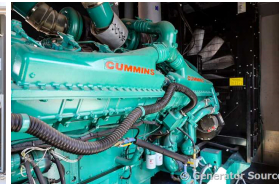

Price: Call us at 800-853-2073 for a quote

Generator Source thoroughly tests all of our products!

The pricing displayed on our website is subject to change based on deinstallation costs, installation requirements, rigging/disposal, and any other situational variables, but we do try to keep it as up to date as possible.

Copyright © Generator Source. All Rights Reserved. Caterpillar, Detroit, Cummins, Perkins, SDMO, and all other brand names are trademarks of their individual prospective companies.

sales@generatorsource.com - generatorsource.com
303-659-2073 - 1-800-853-2073

FORMERLY
Diesel
SERVICE & SUPPLY