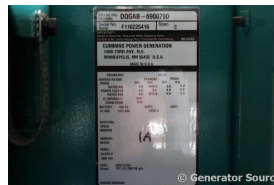

Price: Call us at 800-853-2073 for a quote

Generator Source thoroughly tests all of our products!

The pricing displayed on our website is subject to change based on deinstallation costs, installation requirements, rigging/disposal, and any other situational variables, but we do try to keep it as up to date as possible.

Copyright © Generator Source. All Rights Reserved. Caterpillar, Detroit, Cummins, Perkins, SDMO, and all other brand names are trademarks of their individual prospective companies.

sales@generatorsource.com - generatorsource.com
303-659-2073 - 1-800-853-2073

FORMERLY
Diesel
SERVICE & SUPPLY