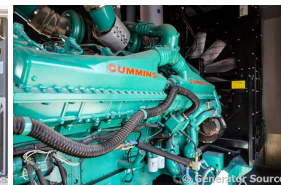

Price: Call us at 800-853-2073 for a quote

Generator Source thoroughly tests all of our products!

The pricing displayed on our website is subject to change based on deinstallation costs, installation requirements, rigging/disposal, and any other situational variables, but we do try to keep it as up to date as possible.

Copyright © Generator Source. All Rights Reserved. Caterpillar, Detroit, Cummins, Perkins, SDMO, and all other brand names are trademarks of their individual prospective companies.

sales@generatorsource.com - generatorsource.com
303-659-2073 - 1-800-853-2073

FORMERLY
Diesel
SERVICE & SUPPLY