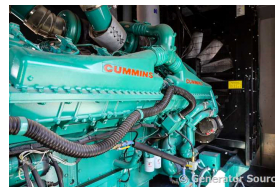

GENERATOR SOURCE

SALES · RENTALS · SERVICE

Cummins - 1500 kW - READY TO SHIP

Generator Set Specs

Unit#: 091399

Capacity: 1500 kW

Manufacturer: Cummins

Enclosure Type: Sound Attenuated Enclosure

Voltage: 277/480 V

Amps: 2255.3 AMPS

Hertz: 60 Hz

Circuit Breaker Amps: 2500

Phase: Three-Phase

Location: Brighton, CO

of Leads: 4

Model #: DQGAB-6900790

Serial #: F110225419

Generator Weight LBS: 80000

Generator Dimensions: 442 x 145 x 162

Engine Specs

Make: Cummins

Year: 2011

Hours: 277

Fuel: Diesel

Fuel Tank Capacity (Gallons): 2700

Fuel Tank Type: Double Wall Base

Model #: QSK50-G4

Serial #: 25365746

Price: Call us at 800-853-2073 for a quote

Generator Source thoroughly tests all of our products!

The pricing displayed on our website is subject to change based on deinstallation costs, installation requirements, rigging/disposal, and any other situational variables, but we do try to keep it as up to date as possible.