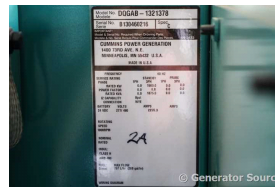

GENERATOR SOURCE

SALES · RENTALS · SERVICE

Cummins - 1500 kW - READY TO SHIP

Generator Set Specs

Unit#: 091400

Capacity: 1500 kW

Manufacturer: Cummins

Enclosure Type: Sound Attenuated Enclosure

Voltage: 277/480 V

Amps: 2255.3 AMPS

Hertz: 60 Hz

Circuit Breaker Amps: 2500

Phase: Three-Phase

Location: Brighton, CO

of Leads: 4

Model #: DQGAB-1321378

Serial #: B130460216

Generator Weight LBS: 80000

Generator Dimensions: 442 x 145 x 162

Engine Specs

Make: Cummins

Year: 2013

Hours: 275

Fuel: Diesel

Fuel Tank Capacity (Gallons): 2700

Fuel Tank Type: Double Wall Base

Model #: QSK50-G4

Serial #: 25383761

Price: Call us at 800-853-2073 for a quote

Generator Source thoroughly tests all of our products!

The pricing displayed on our website is subject to change based on deinstallation costs, installation requirements, rigging/disposal, and any other situational variables, but we do try to keep it as up to date as possible.