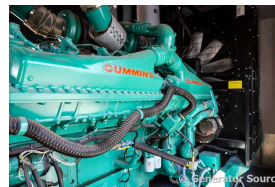

GENERATOR SOURCE

SALES · RENTALS · SERVICE

Cummins - 1500 kW - READY TO SHIP

Generator Set Specs

Unit#: 091400

Capacity: 1500 kW

Manufacturer: Cummins

Enclosure Type: Sound Attenuated Enclosure

Voltage: 277/480 V

Amps: 2255.3 AMPS

Hertz: 60 Hz

Circuit Breaker Amps: 2500

Phase: Three-Phase

Location: Brighton, CO

of Leads: 4

Model #: DQGAB-1321378

Serial #: B130460216

Generator Weight LBS: 80000

Generator Dimensions: 442 x 145 x 162

Engine Specs

Make: Cummins

Year: 2013

Hours: 275

Fuel: Diesel

Fuel Tank Capacity (Gallons): 2700

Fuel Tank Type: Double Wall Base

Model #: QSK50-G4

Serial #: 25383761

Price: Call us at 800-853-2073 for a quote

Generator Source thoroughly tests all of our products!

The pricing displayed on our website is subject to change based on deinstallation costs, installation requirements, rigging/disposal, and any other situational variables, but we do try to keep it as up to date as possible.