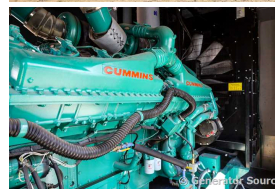

GENERATOR SOURCE

SALES · RENTALS · SERVICE

Cummins - 1500 kW

Generator Set Specs

Unit#: 091401
Capacity: 1500 kW
Manufacturer: Cummins
Enclosure Type: Sound Attenuated Enclosure
Voltage: 277/480 V
Amps: 2255.3 AMPS
Hertz: 60 Hz
Circuit Breaker Amps: 2500
Phase: Three-Phase
Location: Brighton, CO
of Leads: 4
Model #: DQGAB-1321406
Serial #: C130466205
Generator Weight LBS: 80000
Generator Dimensions: 442 x 145 x 162

Engine Specs

Make: Cummins
Year: 2013
Hours: 289
Fuel: Diesel
Fuel Tank Capacity (Gallons): 2700
Fuel Tank Type: Double Wall Base
Model #: QSK50-G4
Serial #: 25384416

Price: Call us at 800-853-2073 for a quote