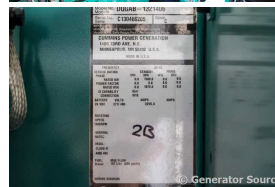

GENERATOR SOURCE

SALES · RENTALS · SERVICE

Cummins - 1500 kW

Generator Set Specs

Unit#: 091401
Capacity: 1500 kW
Manufacturer: Cummins
Enclosure Type: Sound Attenuated Enclosure
Voltage: 277/480 V
Amps: 2255.3 AMPS
Hertz: 60 Hz
Circuit Breaker Amps: 2500
Phase: Three-Phase
Location: Brighton, CO
of Leads: 4
Model #: DQGAB-1321406
Serial #: C130466205
Generator Weight LBS: 80000
Generator Dimensions: 442 x 145 x 162

Engine Specs

Make: Cummins
Year: 2013
Hours: 289
Fuel: Diesel
Fuel Tank Capacity (Gallons): 2700
Fuel Tank Type: Double Wall Base
Model #: QSK50-G4
Serial #: 25384416

Price: Call us at 800-853-2073 for a quote