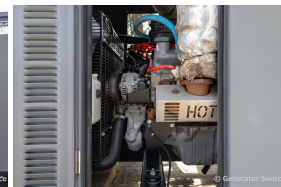

GENERATOR SOURCE

SALES · RENTALS · SERVICE

Generac - 35 kW - READY TO SHIP

Generator Set Specs

Unit#: 091428
Capacity: 35 kW
Manufacturer: Generac
Enclosure Type: Weatherproof Enclosure
Voltage: 120/208 V
Amps: 121 AMPS
Hertz: 60 Hz
Circuit Breaker Amps: 150
Phase: Three-Phase
Location: Jacksonville, FL
of Leads: 12
Model #: 13597280200
Serial #: 2113080
Generator Weight LBS: 3500
Generator Dimensions: 95" x 39" x 50"

Engine Specs

Make: ford
Year: 2011
Hours: 508.4
Fuel: Liquid Propane
Fuel Tank Type: Single Wall
Model #: EI500 4.2
Serial #: 111360268

Price: Call us at 800-853-2073 for a quote

Generator Source thoroughly tests all of our products!