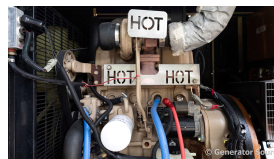

GENERATOR SOURCE

SALES · RENTALS · SERVICE

Generac - 10 kW - READY TO SHIP

Generator Set Specs

Unit#: 091429
Capacity: 10 kW
Manufacturer: Generac
Enclosure Type: Weatherproof Enclosure
Voltage: 120/208 V
Amps: 34.6 AMPS
Hertz: 60 Hz
Circuit Breaker Amps: 40
Phase: Three-Phase
Location: Jacksonville, FL
of Leads: 12
Model #: 3987190100
Serial #: 2076994
Generator Weight LBS: 3500
Generator Dimensions: 113" x 40" 60"

Engine Specs

Make: John Deere
Year: 2004
Hours: 286
Fuel: Diesel
Fuel Tank Capacity (Gallons): 80
Fuel Tank Type: Double Wall Base
Model #: 4024TF270
Serial #: PE4024t012350

Price: Call us at 800-853-2073 for a quote