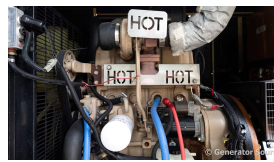

### Generator Set Specs

**Unit#:** 091429  
**Capacity:** 10 kW  
**Manufacturer:** Generac  
**Enclosure Type:** Weatherproof Enclosure  
**Voltage:** 120/208 V  
**Amps:** 34.6 AMPS  
**Hertz:** 60 Hz  
**Circuit Breaker Amps:** 40  
**Phase:** Three-Phase  
**Location:** Jacksonville, FL  
**# of Leads:** 12  
**Model #:** 3987190100  
**Serial #:** 2076994  
**Generator Weight LBS:** 3500  
**Generator Dimensions:** 113" x 40" 60"

### Engine Specs

**Make:** John Deere  
**Year:** 2004  
**Hours:** 286  
**Fuel:** Diesel  
**Fuel Tank Capacity (Gallons):** 80  
**Fuel Tank Type:** Double Wall Base  
**Model #:** 4024TF270  
**Serial #:** PE4024t012350