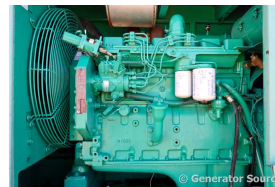

GENERATOR SOURCE

SALES · RENTALS · SERVICE

Cummins - 100 kW - SOLD

Generator Set Specs

Unit#: 091476
Capacity: 100 kW
Manufacturer: Cummins
Enclosure Type: Weatherproof Enclosure
Voltage: 277/480 V
Amps: 150 AMPS
Hertz: 60 Hz
Circuit Breaker Amps: 175
Phase: Three-Phase
Location: Brighton, CO
of Leads: 12
Model #: 100DGDB
Serial #: J950588961
Generator Weight LBS: 3000
Generator Dimensions: 98 x 33 x 81

Engine Specs

Make: Cummins
Year: 1995
Hours: 561
Fuel Tank Capacity (Gallons): Approx. 210
Fuel Tank Type: Double Wall Base
Model #: 6BT5.9G2
Serial #: 45250525

Price: Call us at 800-853-2073 for a quote