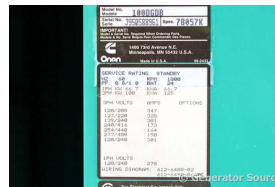

GENERATOR SOURCE

SALES · RENTALS · SERVICE

Cummins - 100 kW - SOLD

Generator Set Specs

Unit#: 091476
Capacity: 100 kW
Manufacturer: Cummins
Enclosure Type: Weatherproof Enclosure
Voltage: 277/480 V
Amps: 150 AMPS
Hertz: 60 Hz
Circuit Breaker Amps: 175
Phase: Three-Phase
Location: Brighton, CO
of Leads: 12
Model #: 100DGDB
Serial #: J950588961
Generator Weight LBS: 3000
Generator Dimensions: 98 x 33 x 81

Engine Specs

Make: Cummins
Year: 1995
Hours: 561
Fuel Tank Capacity (Gallons): Approx. 210
Fuel Tank Type: Double Wall Base
Model #: 6BT5.9G2
Serial #: 45250525

Price: Call us at 800-853-2073 for a quote