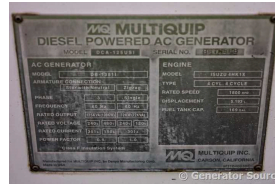

GENERATOR SOURCE

SALES · RENTALS · SERVICE

Multiquip - 100 kW - SOLD

Generator Set Specs

Unit#: 091480
Capacity: 100 kW
Manufacturer: Multiquip
Enclosure Type: Sound Attenuated Enclosure Mounted on Trailer
Voltage: VOLTAGE SELECTOR SWITCH V
Amps: 150 AMPS
Hertz: 60 Hz
Circuit Breaker Amps: 350
Phase: Voltage Selector Switch
Location: Brighton, CO
of Leads: 12
Model #: DCA-125USI
Serial #: 8510538
Generator Weight LBS: 6500
Generator Dimensions: 191 x 82 x 93

Engine Specs

Make: Isuzu
Year: 2011
Hours: 205
Fuel: Diesel
Fuel Tank Capacity (Gallons): 169
Fuel Tank Type: Double Wall Base
Model #: 4HK1X
Serial #: 4HK1-480607

Price: Call us at 800-853-2073 for a quote