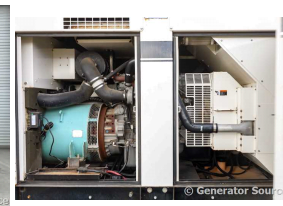

GENERATOR SOURCE

SALES · RENTALS · SERVICE

Multiquip - 100 kW - SOLD

Generator Set Specs

Unit#: 091480
Capacity: 100 kW
Manufacturer: Multiquip
Enclosure Type: Sound Attenuated Enclosure Mounted on Trailer
Voltage: VOLTAGE SELECTOR SWITCH V
Amps: 150 AMPS
Hertz: 60 Hz
Circuit Breaker Amps: 350
Phase: Voltage Selector Switch
Location: Brighton, CO
of Leads: 12
Model #: DCA-125USI
Serial #: 8510538
Generator Weight LBS: 6500
Generator Dimensions: 191 x 82 x 93

Engine Specs

Make: Isuzu
Year: 2011
Hours: 205
Fuel: Diesel
Fuel Tank Capacity (Gallons): 169
Fuel Tank Type: Double Wall Base
Model #: 4HK1X
Serial #: 4HK1-480607

Price: Call us at 800-853-2073 for a quote