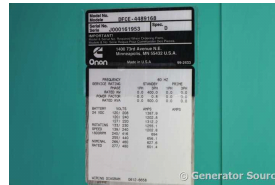

GENERATOR SOURCE

SALES · RENTALS · SERVICE

Cummins - 400 kW - READY TO SHIP

Generator Set Specs

Unit#: 091516
Capacity: 400 kW
Manufacturer: Cummins
Enclosure Type: Sound Attenuated Enclosure
Voltage: 120/208 V
Amps: 601 AMPS
Hertz: 60 Hz
Circuit Breaker Amps: 1600
Phase: Three-Phase
Location: Brighton, CO
of Leads: 12
Model #: DFCE-4489168
Serial #: J000161953
Generator Weight LBS: 13250
Generator Dimensions: 274 x 63 x 100

Engine Specs

Make: Cummins
Year: 2000
Hours: 756
Fuel: Diesel
Fuel Tank Capacity (Gallons): 1500
Fuel Tank Type: Double Wall Base
Model #: NTA-855-G5
Serial #: 30365069

Price: Call us at 800-853-2073 for a quote