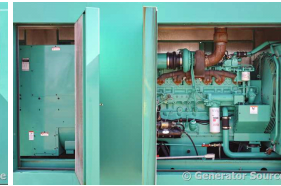

GENERATOR SOURCE

SALES · RENTALS · SERVICE

Cummins - 400 kW - READY TO SHIP

Generator Set Specs

Unit#: 091516
Capacity: 400 kW
Manufacturer: Cummins
Enclosure Type: Sound Attenuated Enclosure
Voltage: 120/208 V
Amps: 601 AMPS
Hertz: 60 Hz
Circuit Breaker Amps: 1600
Phase: Three-Phase
Location: Brighton, CO
of Leads: 12
Model #: DFCE-4489168
Serial #: J000161953
Generator Weight LBS: 13250
Generator Dimensions: 274 x 63 x 100

Engine Specs

Make: Cummins
Year: 2000
Hours: 756
Fuel: Diesel
Fuel Tank Capacity (Gallons): 1500
Fuel Tank Type: Double Wall Base
Model #: NTA-855-G5
Serial #: 30365069

Price: Call us at 800-853-2073 for a quote