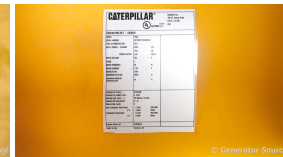

GENERATOR SOURCE

SALES · RENTALS · SERVICE

Caterpillar - 750 kW - READY TO SHIP

Generator Set Specs

Unit#: 091550
Capacity: 750 kW
Manufacturer: Caterpillar
Enclosure Type: Sound Attenuated Enclosure
Voltage: 277/480 V
Amps: 1128 AMPS
Hertz: 60 Hz
Circuit Breaker Amps: 1200
Phase: Three-Phase
Location: Jacksonville, FL
of Leads: 12
Model #: C27
Serial #: CAT00C27TGDS00159
Generator Weight LBS: 28000

Engine Specs

Make: CAT
Year: 2013
Hours: 164
Fuel: Diesel
Fuel Tank Capacity (Gallons): 330
Fuel Tank Type: Double Wall Base
Model #: C27
Serial #: MJE03516

Price: Call us at 800-853-2073 for a quote

Generator Source thoroughly tests all of our products!