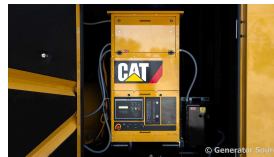

GENERATOR SOURCE

SALES · RENTALS · SERVICE

Caterpillar - 750 kW - READY TO SHIP

Generator Set Specs

Unit#: 091550
Capacity: 750 kW
Manufacturer: Caterpillar
Enclosure Type: Sound Attenuated Enclosure
Voltage: 277/480 V
Amps: 1128 AMPS
Hertz: 60 Hz
Circuit Breaker Amps: 1200
Phase: Three-Phase
Location: Jacksonville, FL
of Leads: 12
Model #: C27
Serial #: CAT00C27TGDS00159
Generator Weight LBS: 28000

Engine Specs

Make: CAT
Year: 2013
Hours: 164
Fuel: Diesel
Fuel Tank Capacity (Gallons): 330
Fuel Tank Type: Double Wall Base
Model #: C27
Serial #: MJE03516

Price: Call us at 800-853-2073 for a quote

Generator Source thoroughly tests all of our products!