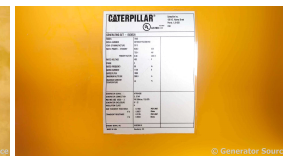

GENERATOR SOURCE

SALES · RENTALS · SERVICE

Caterpillar - 750 kW - READY TO SHIP

Generator Set Specs

Unit#: 091550
Capacity: 750 kW
Manufacturer: Caterpillar
Enclosure Type: Sound Attenuated Enclosure
Voltage: 277/480 V
Amps: 1128 AMPS
Hertz: 60 Hz
Circuit Breaker Amps: 1200
Phase: Three-Phase
Location: Jacksonville, FL
of Leads: 12
Model #: C27
Serial #: CAT00C27TGDS00159
Generator Weight LBS: 28000

Engine Specs

Make: CAT
Year: 2013
Hours: 164
Fuel: Diesel
Fuel Tank Capacity (Gallons): 330
Fuel Tank Type: Double Wall Base
Model #: C27
Serial #: MJE03516

Price: Call us at 800-853-2073 for a quote

Generator Source thoroughly tests all of our products!