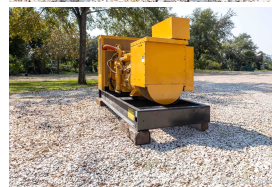

GENERATOR SOURCE

SALES · RENTALS · SERVICE

Caterpillar - 250 kW - JUST ARRIVED

Generator Set Specs

Unit#: 091551
Capacity: 250 kW
Manufacturer: Caterpillar
Enclosure Type: Open
Voltage: 277/480 V
Amps: 376 AMPS
Hertz: 60 Hz
Circuit Breaker Amps: 300
Phase: Three-Phase
Location: Jacksonville, FL
of Leads: 12
Model #: 3306
Serial #: 2AJ01044
Generator Weight LBS: 7000
Generator Dimensions: 136" x 47" x 68"

Engine Specs

Make: CAT
Year: 1994
Hours: 546
Fuel: Diesel
Fuel Tank Type: Double Wall Base
Model #: 3306
Serial #: 2AJ01044

Price: Call us at 800-853-2073 for a quote

Generator Source thoroughly tests all of our products!