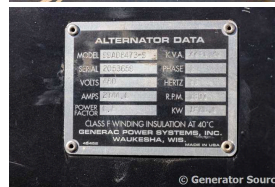

GENERATOR SOURCE

SALES · RENTALS · SERVICE

Generac - 2000 kW - JUST ARRIVED

Generator Set Specs

Unit#: 091552
Capacity: 2000 kW
Manufacturer: Generac
Enclosure Type: Open
Voltage: 277/480 V
Amps: 2744 AMPS
Hertz: 60 Hz
Circuit Breaker Amps: 3200
Phase: Three-Phase
Location: Brighton, CO
of Leads: 6
Model #: 99A08473-S
Serial #: 2053659
Generator Weight LBS: 31000
Generator Dimensions: 217 x 71 x 97

Engine Specs

Make: Mitsubishi
Year: 1998
Hours: 58
Fuel: Diesel
Fuel Tank Type: Double Wall Base
Model #: S16R-PTA2
Serial #: 10816

Price: Call us at 800-853-2073 for a quote

Generator Source thoroughly tests all of our products!