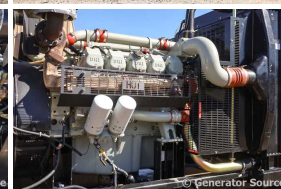

Price: Call us at 800-853-2073 for a quote

Generator Source thoroughly tests all of our products!

The pricing displayed on our website is subject to change based on deinstallation costs, installation requirements, rigging/disposal, and any other situational variables, but we do try to keep it as up to date as possible.

Copyright © Generator Source. All Rights Reserved. Caterpillar, Detroit, Cummins, Perkins, SDMO, and all other brand names are trademarks of their individual prospective companies.

sales@generatorsource.com - generatorsource.com
303-659-2073 - 1-800-853-2073

FORMERLY
Diesel
SERVICE & SUPPLY