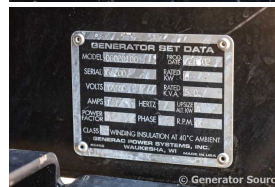

Price: Call us at 800-853-2073 for a quote

Generator Source thoroughly tests all of our products!

The pricing displayed on our website is subject to change based on deinstallation costs, installation requirements, rigging/disposal, and any other situational variables, but we do try to keep it as up to date as possible.

Copyright © Generator Source. All Rights Reserved. Caterpillar, Detroit, Cummins, Perkins, SDMO, and all other brand names are trademarks of their individual prospective companies.

sales@generatorsource.com - generatorsource.com
303-659-2073 - 1-800-853-2073

FORMERLY
Diesel
SERVICE & SUPPLY