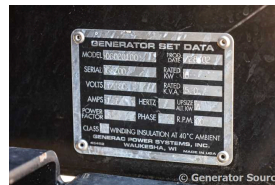

Price: Call us at 800-853-2073 for a quote

Generator Source thoroughly tests all of our products!

The pricing displayed on our website is subject to change based on deinstallation costs, installation requirements, rigging/disposal, and any other situational variables, but we do try to keep it as up to date as possible.

Copyright © Generator Source. All Rights Reserved. Caterpillar, Detroit, Cummins, Perkins, SDMO, and all other brand names are trademarks of their individual prospective companies.

sales@generatorsource.com - generatorsource.com
303-659-2073 - 1-800-853-2073

FORMERLY
Diesel
SERVICE & SUPPLY