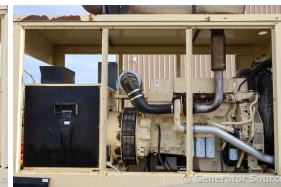

GENERATOR SOURCE

SALES · RENTALS · SERVICE

Kohler - 300 kW - READY TO SHIP

Generator Set Specs

Unit#: 091560
Capacity: 300 kW
Manufacturer: Kohler
Enclosure Type: Weatherproof Enclosure
Voltage: 120/208 V
Amps: 1041 AMPS
Hertz: 60 Hz
Circuit Breaker Amps: 1000
Phase: Three-Phase
Location: Brighton, CO
# of Leads: 12
Model #: 300REOZV
Serial #: 2096385
Generator Weight LBS: 10150
Generator Dimensions: 131 x 50 x 117

Engine Specs

Make: Volvo
Year: 2006
Hours: 1099
Fuel: Diesel
Fuel Tank Capacity (Gallons): 600
Fuel Tank Type: Double Wall Base
Model #: TAD1240GE
Serial #: D12579635DIA

Price: Call us at 800-853-2073 for a quote

Generator Source thoroughly tests all of our products!

The pricing displayed on our website is subject to change based on deinstallation costs, installation requirements, rigging/disposal, and any other situational variables, but we do try to keep it as up to date as possible.

Copyright © Generator Source. All Rights Reserved. Caterpillar, Detroit, Cummins, Perkins, SDMO, and all other brand names are trademarks of their individual prospective companies.

sales@generatorsource.com - generatorsource.com
303-659-2073 - 1-800-853-2073