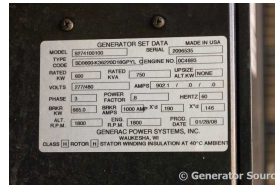

GENERATOR SOURCE

SALES · RENTALS · SERVICE

Generac - 600 kW - JUST ARRIVED

Generator Set Specs

Unit#: 091566
Capacity: 600 kW
Manufacturer: Generac
Enclosure Type: Enclosed
Voltage: 277/480 V
Hertz: 60 Hz
Phase: Three-Phase
Location: Brighton, CO
Model #: SD0600
Serial #: 9274100100

Engine Specs

Year: 2008
Hours: 275
Fuel: Diesel
Fuel Tank Type:
 Double Wall Base

Price: Call us at 800-853-2073 for a quote

Generator Source thoroughly tests all of our products!

The pricing displayed on our website is subject to change based on deinstallation costs, installation requirements, rigging/disposal, and any other situational variables, but we do try to keep it as up to date as possible.