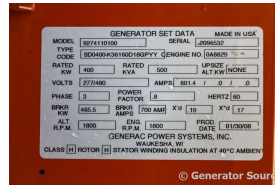

GENERATOR SOURCE

SALES · RENTALS · SERVICE

Generac - 400 kW - READY TO SHIP

Generator Set Specs

Unit#: 091567
Capacity: 400 kW
Manufacturer: Generac
Enclosure Type: Weatherproof Enclosure
Voltage: 277/480 V
Amps: 601 AMPS
Hertz: 60 Hz
Circuit Breaker Amps: 800
Phase: Three-Phase
Location: Brighton, CO
of Leads: 12
Model #: SD400
Serial #: 2096532
Generator Weight LBS: 11000
Generator Dimensions: 175 x 57 x 103

Engine Specs

Make: Mitsubishi
Year: 2008
Hours: 156
Fuel: Diesel
Fuel Tank Capacity (Gallons): 800
Fuel Tank Type: Double Wall Base

Price: Call us at 800-853-2073 for a quote

Generator Source thoroughly tests all of our products!