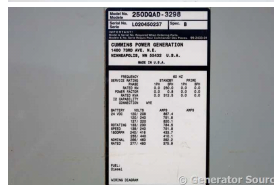

Generator Source thoroughly tests all of our products!

The pricing displayed on our website is subject to change based on deinstallation costs, installation requirements, rigging/disposal, and any other situational variables, but we do try to keep it as up to date as possible.

Copyright © Generator Source. All Rights Reserved. Caterpillar, Detroit, Cummins, Perkins, SDMO, and all other brand names are trademarks of their individual prospective companies.

sales@generatorsource.com - generatorsource.com
303-659-2073 - 1-800-853-2073

FORMERLY
Diesel
SERVICE & SUPPLY